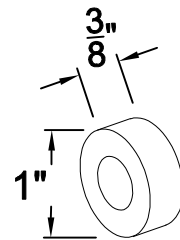

"J" Trim

"H" Trim

"F" Trim

Corner Trim - Outside

Corner Trim - Inside

Corner Trim - Rounded

Crown & Baseboard Molding

Drip Trim

Outside Corner Angle Trim

Cove Trim

Concrete Screw
3/16"Ø x 1 1/4"

S/S Screw #8 x 1 1/4"
Phillips Truss Head

Plastic Plug

Grommet

All Trims available in 12' and 16' lengths.

Nuform Building Technologies Inc.
100 Galcat Drive, Unit #2
Woodbridge, Ontario, Canada L4L 0B9
Tel: 905-652-0001 Fax: 905-652-0002
Toll Free: 1-877-747-9255
Web Page: www.nuformdirect.com