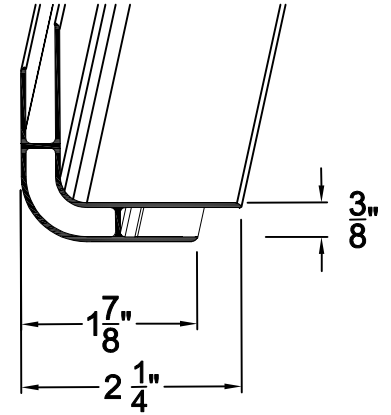

"J" Trim

"H" Trim

"F" Trim

Corner Trim - Outside

Corner Trim - Inside

Corner Trim - Rounded

Crown & Baseboard Molding

Drip Trim

Outside Corner Angle Trim

Cove Trim

Concrete Screw
3/16"Ø x 1 1/4"

S/S Screw #8 x 1 1/4"
Phillips Truss Head

Plastic Plug

Grommet

All Trims available in 12' and 16' lengths.

Nuform Building Technologies Inc.
100 Galcat Drive, Unit #2
Woodbridge, Ontario, Canada L4L 0B9
Tel: 905-652-0001 Fax: 905-652-0002
Toll Free: 1-877-747-9255
Web Page: www.nuformdirect.com