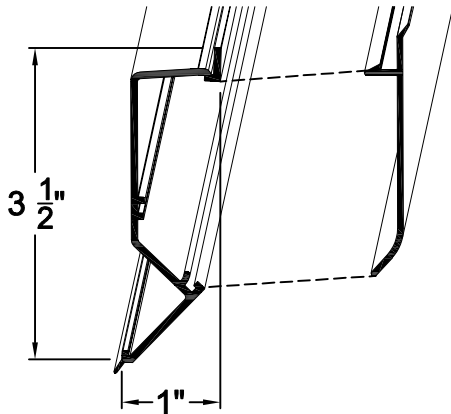

"J" Trim

"H" Trim

"F" Trim

Corner Trim - Outside

Corner Trim - Inside

Corner Trim - Rounded

Crown & Baseboard Molding

Drip Trim

Outside Corner Angle Trim

Cove Trim

Concrete Screw
3/16"Ø x 1 1/4"

S/S Screw #8 x 1 1/4"
Phillips Truss Head

Plastic Plug

Grommet

All Trims available in 12' and 16' lengths.

Nuform Building Technologies Inc.
100 Galcat Drive, Unit #2
Woodbridge, Ontario, Canada L4L 0B9
Tel: 905-652-0001 Fax: 905-652-0002
Toll Free: 1-877-747-9255
Web Page: www.nuformdirect.com