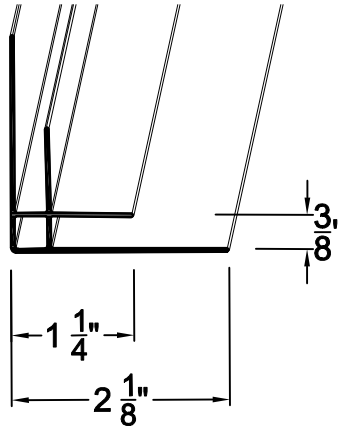

"J" Trim

"H" Trim

"F" Trim

Corner Trim - Outside

Corner Trim - Inside

Corner Trim - Rounded

Crown & Baseboard Molding

Drip Trim

Outside Corner Angle Trim

Cove Trim

Concrete Screw
3/16"Ø x 1 1/4"

S/S Screw #8 x 1 1/4"
Phillips Truss Head

Plastic Plug

Grommet

All Trims available in 12' and 16' lengths.

Nuform Building Technologies Inc.
100 Galcat Drive, Unit #2
Woodbridge, Ontario, Canada L4L 0B9
Tel: 905-652-0001 Fax: 905-652-0002
Toll Free: 1-877-747-9255
Web Page: www.nuformdirect.com