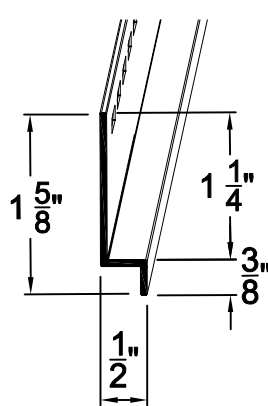

"J" Trim

"H" Trim

"F" Trim

Corner Trim - Outside

Corner Trim - Inside

Corner Trim - Rounded

Crown & Baseboard Molding

Drip Trim

Outside Corner Angle Trim

Cove Trim

Concrete Screw
3/16"Ø x 1 1/4"

S/S Screw #8 x 1 1/4"
Phillips Truss Head

Plastic Plug

Grommet

All Trims available in 12' and 16' lengths.

Nuform Building Technologies Inc.
100 Galcat Drive, Unit #2
Woodbridge, Ontario, Canada L4L 0B9
Tel: 905-652-0001 Fax: 905-652-0002
Toll Free: 1-877-747-9255
Web Page: www.nuformdirect.com