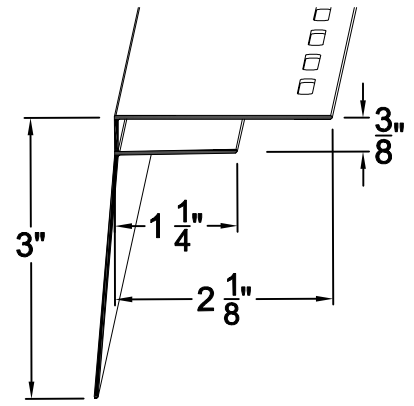

"J" Trim

"H" Trim

"F" Trim

Corner Trim - Outside

Corner Trim - Inside

Corner Trim - Rounded

Crown & Baseboard Molding

Drip Trim

Outside Corner Angle Trim

Cove Trim

Concrete Screw
3/16"Ø x 1 1/4"

S/S Screw #8 x 1 1/4"
Phillips Truss Head

Plastic Plug

Grommet

All Trims available in 12' and 16' lengths.

Nuform Building Technologies Inc.
100 Galcat Drive, Unit #2
Woodbridge, Ontario, Canada L4L 0B9
Tel: 905-652-0001 Fax: 905-652-0002
Toll Free: 1-877-747-9255
Web Page: www.nuformdirect.com