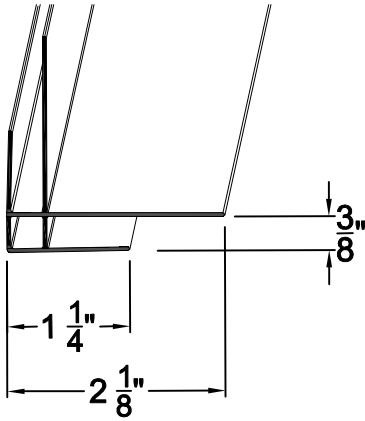

"J" Trim

"H" Trim

"F" Trim

Corner Trim - Outside

Corner Trim - Inside

Corner Trim - Rounded

Crown & Baseboard Molding

Drip Trim

Outside Corner Angle Trim

Cove Trim

Concrete Screw
3/16"Ø x 1 1/4"

S/S Screw #8 x 1 1/4"
Phillips Truss Head

Plastic Plug

Grommet

All Trims available in 12' and 16' lengths.

Nuform Building Technologies Inc.
100 Galcat Drive, Unit #2
Woodbridge, Ontario, Canada L4L 0B9
Tel: 905-652-0001 Fax: 905-652-0002
Toll Free: 1-877-747-9255
Web Page: www.nuformdirect.com