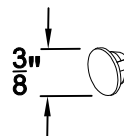

Outside Corner Angle Trim

Cove Trim

Concrete Screw
3/16"Ø x 1 1/4"

S/S Screw #8 x 1 1/4"
Phillips Truss Head

Plastic Plug

Grommet

All Trims available in 12' and 16' lengths.

Nuform Building Technologies Inc.
100 Galcat Drive, Unit #2
Woodbridge, Ontario, Canada L4L 0B9
Tel: 905-652-0001 Fax: 905-652-0002
Toll Free: 1-877-747-9255
Web Page: www.nuformdirect.com