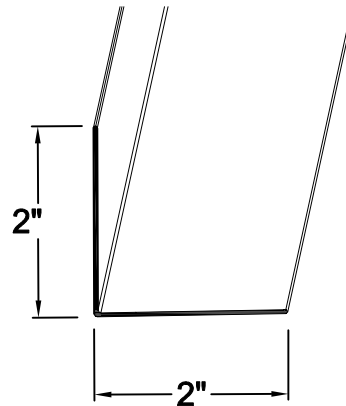

"J" Trim

"H" Trim

"F" Trim

Corner Trim - Outside

Corner Trim - Inside

Corner Trim - Rounded

Crown & Baseboard Molding

Drip Trim

Outside Corner Angle Trim

Cove Trim

Concrete Screw
3/16"Ø x 1 1/4"

S/S Screw #8 x 1 1/4"
Phillips Truss Head

Plastic Plug

Grommet

All Trims available in 12' and 16' lengths.

Nuform Building Technologies Inc.
100 Galcat Drive, Unit #2
Woodbridge, Ontario, Canada L4L 0B9
Tel: 905-652-0001 Fax: 905-652-0002
Toll Free: 1-877-747-9255
Web Page: www.nuformdirect.com