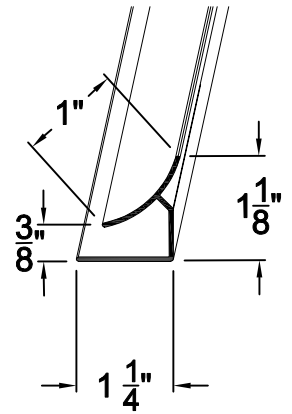

"J" Trim

"H" Trim

"F" Trim

Corner Trim - Outside

Corner Trim - Inside

Corner Trim - Rounded

Crown & Baseboard Molding

Drip Trim

Outside Corner Angle Trim

Cove Trim

Concrete Screw
3/16"Ø x 1 1/4"

S/S Screw #8 x 1 1/4"
Phillips Truss Head

Plastic Plug

Grommet

All Trims available in 12' and 16' lengths.

Nuform Building Technologies Inc.
100 Galcat Drive, Unit #2
Woodbridge, Ontario, Canada L4L 0B9
Tel: 905-652-0001 Fax: 905-652-0002
Toll Free: 1-877-747-9255
Web Page: www.nuformdirect.com