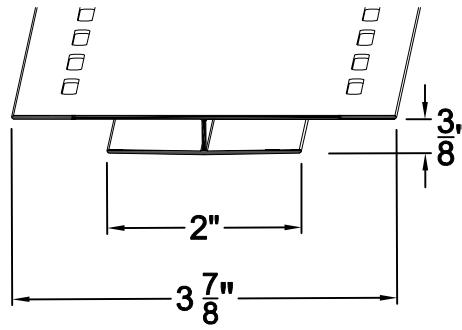

"J" Trim

"H" Trim

"F" Trim

Corner Trim - Outside

Corner Trim - Inside

Corner Trim - Rounded

Crown & Baseboard Molding

Drip Trim

Outside Corner Angle Trim

Cove Trim

Concrete Screw
3/16"Ø x 1 1/4"

S/S Screw #8 x 1 1/4"
Phillips Truss Head

Plastic Plug

Grommet

All Trims available in 12' and 16' lengths.

Nuform Building Technologies Inc.
100 Galcat Drive, Unit #2
Woodbridge, Ontario, Canada L4L 0B9
Tel: 905-652-0001 Fax: 905-652-0002
Toll Free: 1-877-747-9255
Web Page: www.nuformdirect.com